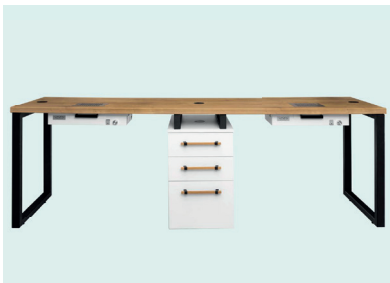

DOPPIO 3

Dimensions:
230 x 60 x 80 cm

Two workstations with a wood-colored tabletop and white container